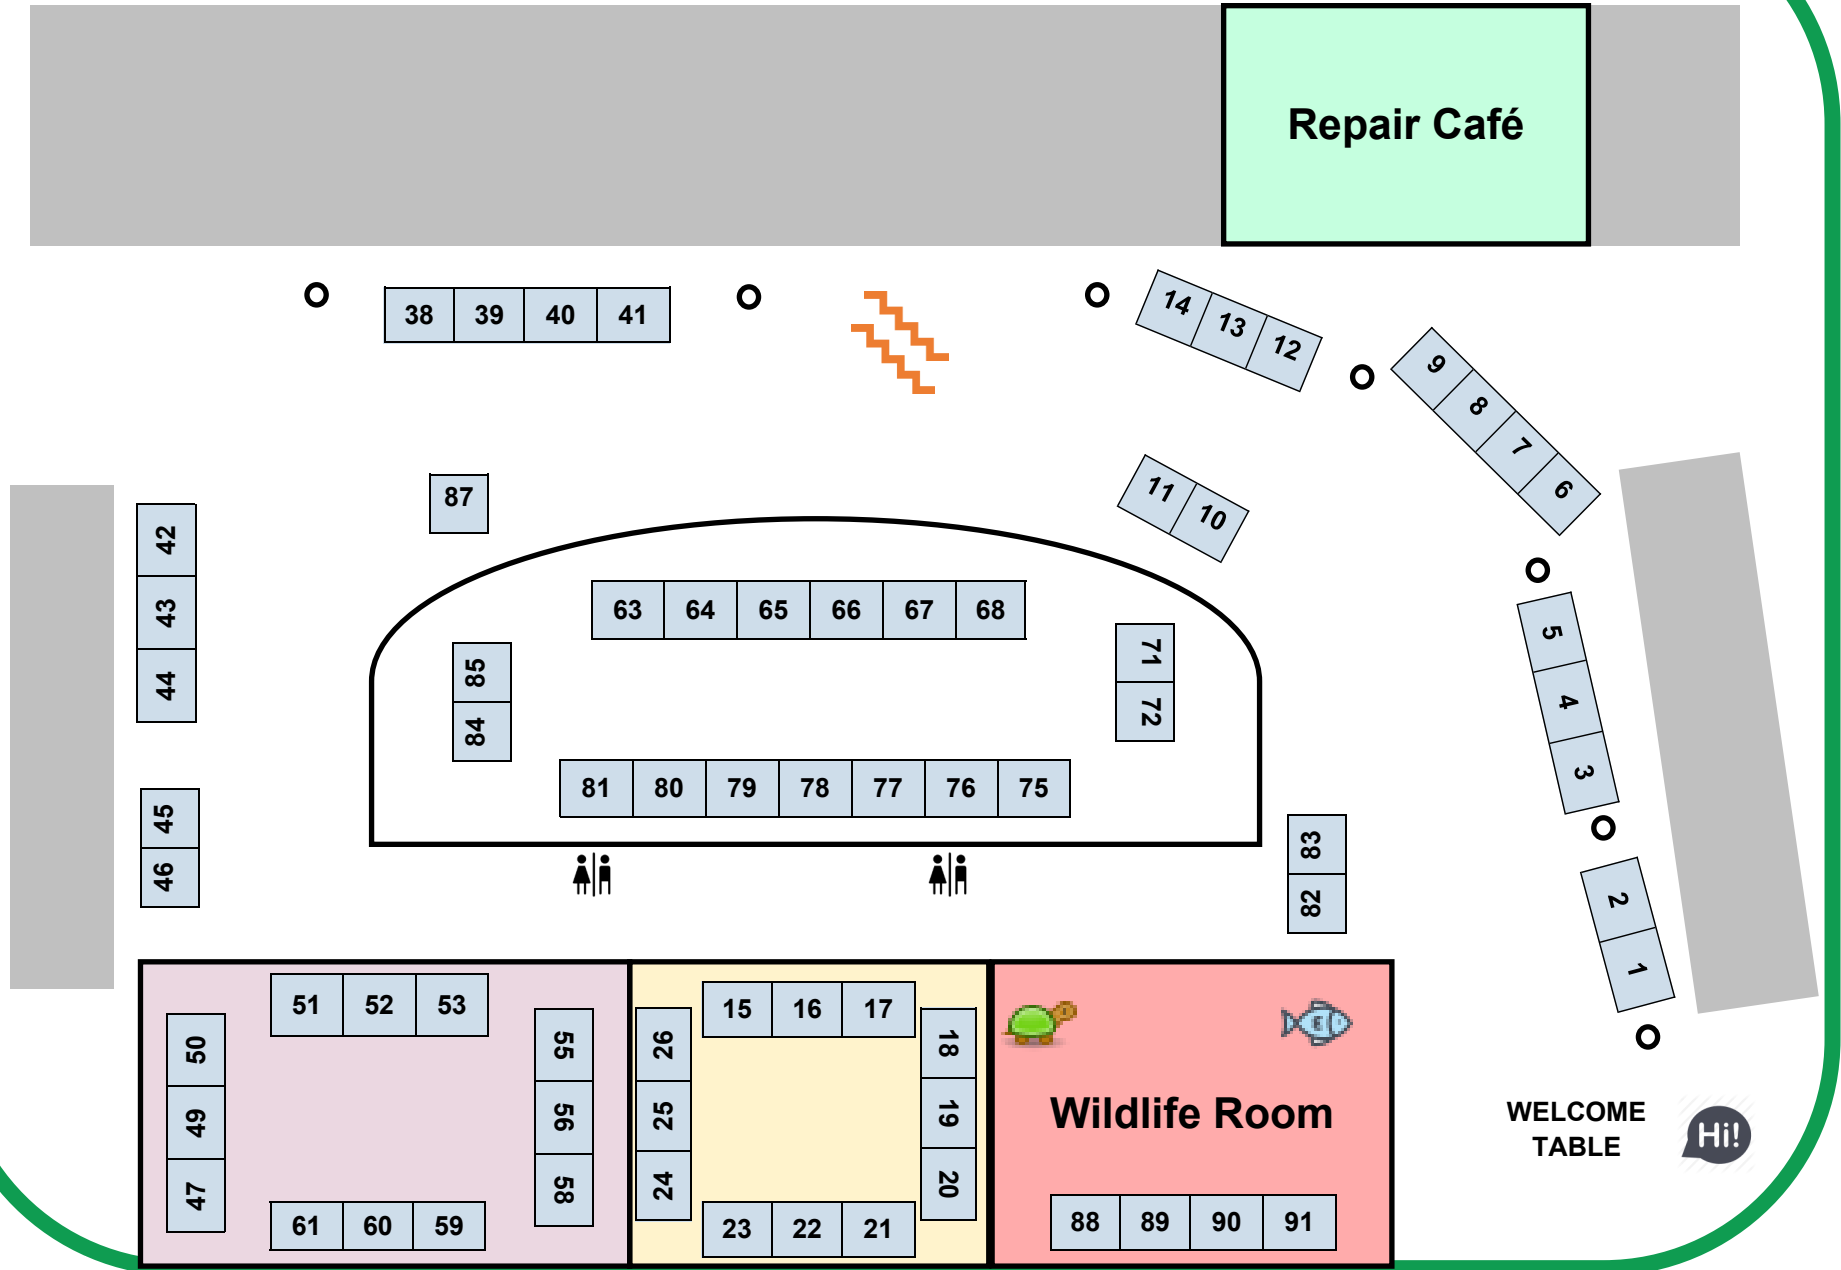

Science, Engineering and Technology (SET)

Repair Café

Download the GreenFest Maps!

Science, Engineering and Technology (SET)

Awards Room
211

Workshop Room
209

Workshop Room
205

Download the GreenFest Maps!

Outside Activities

LITTLE PATUXENT PKWY

LOT B

Chesapeake
Ecoculture

Howard Eco
Works

Olympus
Nursery 

Sharps at
Waterford Farm

Rain
Barrels 